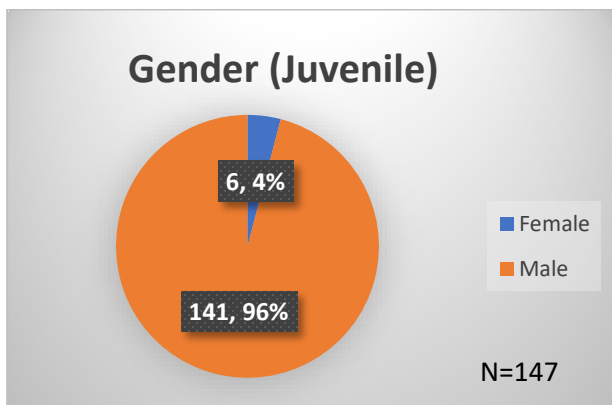

### Friday Morning Midnight Count

Total # of probation Involved youth<sup>1</sup>: 1,218

<sup>1</sup> Probation Active: Any youth who is pending sentencing with an active social history, has been formally placed on probation or supervision with Cook County Juvenile Probation on the date of the report.