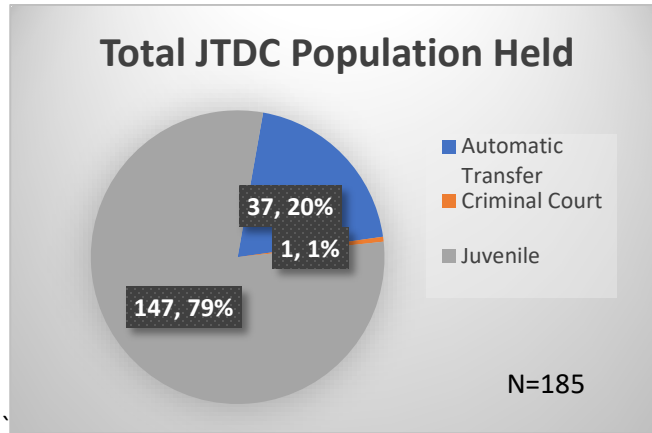

## Demographics for JTDC Population

### Friday Morning Midnight Count

Total # of probation Involved youth<sup>1</sup>: 1,218

<sup>1</sup> Probation Active: Any youth who is pending sentencing with an active social history, has been formally placed on probation or supervision with Cook County Juvenile Probation on the date of the report.