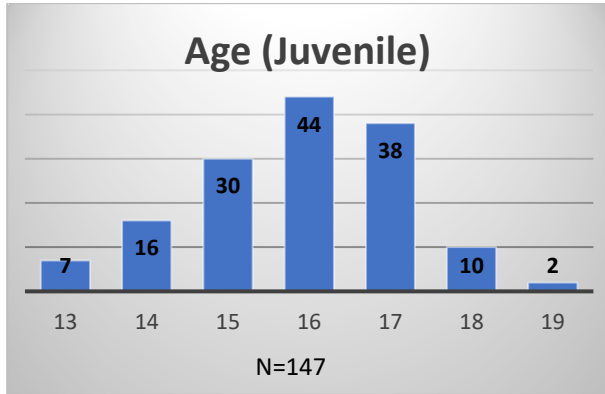

### Friday Morning Midnight Count

Total # of probation Involved youth<sup>1</sup>: 1,218

<sup>1</sup> Probation Active: Any youth who is pending sentencing with an active social history, has been formally placed on probation or supervision with Cook County Juvenile Probation on the date of the report.